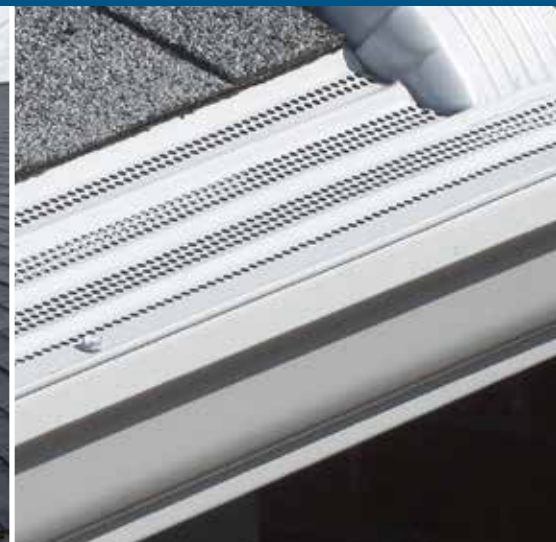

# THE SOLUTION<sup>®</sup>

The Cost-Effective Gutter Protection System<sup>™</sup>

Gutter overflows can quickly cause damage to landscaping, ruin basements and destroy the foundation of a home or structure. Improperly cared for gutters can also lead to other serious and possibly more unnoticeable problems, including, but not limited to, mold, mildew and rot. The Solution<sup>®</sup> is a cost-effective gutter solution that protects against clogs due to debris, and its low profile design makes it virtually invisible from the ground. There are two styles of Solution Series – the Fascia Mount, which is available in three sizes, and the Versatile Roof Mount for under the shingle application. It can handle tremendous amounts of water and wind while repelling leaves. The Solution<sup>®</sup> has passed rigorous independent testing and is certified to endure 110 mph winds (category 2 hurricane) with no lift or movement, and can withstand 22 inches of rainfall per hour. It will perform as promised even in the harshest weather conditions, keeping you safely off your roof!

- Available in three different sizes to accommodate most gutters
- Cost-effective with superior protection
- Easy installation over existing gutters
- Reduces home and building maintenance costs
- Will not void your shingle warranty
- Made in the USA
- 5-year transferable paint finish warranty

AVAILABLE IN 6 COLORS

Fits 4 1/2", 5" and 6" gutters  
Fascia Mount  
Secured to the gutter & fascia

MANUFACTURED BY

**GCI** **GUTTER COVERS**  
**INTERNATIONAL<sup>®</sup>**